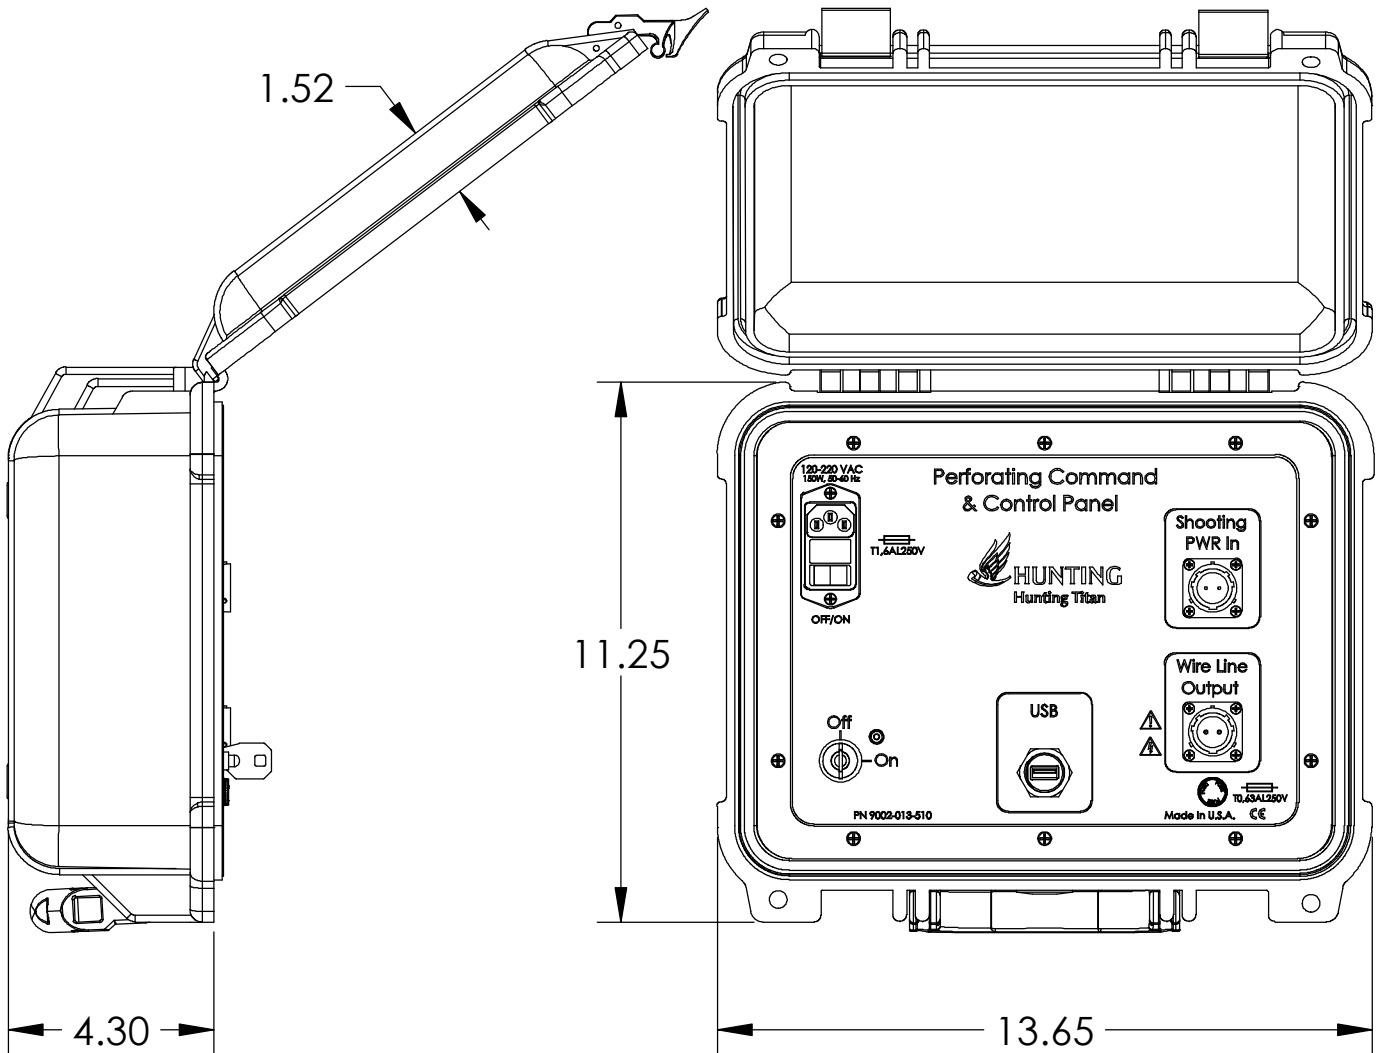

ControlFire™ PORTABLE PERFORATING COMMAND & CONTROL PANEL

SIDE VIEW

FRONT VIEW